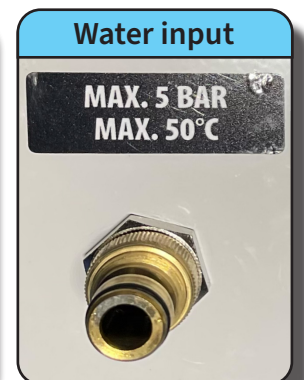

QLEEN

PURE WATER CLEANING SYSTEMS

Quick Guide QLEEN Osmosis System

1. Assembly

- 1.1 Push the hose reel in from right to left and lock it in place
- 1.2 Connect the blue hose on the side of the hose reel to the rear panel
- 1.3 Connect the **water input** to the house water connection via a Gardena hose

- 1.4 Connect the concentrate hose to the **concentrate output**, the water is only enriched with salts and can be discharged without hesitation
- 1.5 Plug in the mains plug, the **control switch** lights up blue and the machine is ready for operation
- 1.6 Open the water supply from the house water connection
- 1.7 Set the **control valve Flush/Production** to Flush
- 1.8 Set the **control switch** to forward  and rinse the filters for 2 min
- 1.9 Set the **control switch** to radio  and switch off the machine

2. Cleaning

- 2.1 Set the control valve Flush/Production to Production.
- 2.2 Unroll the hose, attach it to the QLEEN poles and connect it to the washing brush or ROTAQLEEN
- 2.3 Connect the ROTAQLEEN drum to the ROTAQLEEN socket on the machine
- 2.4 Press the **power button**  on the **remote control** to turn on the machine, the pump will be activated and the ROTAQLEEN will start in forward mode
- 2.5 To change the direction of the ROTAQLEEN, press the **direction button**  on the **remote control**