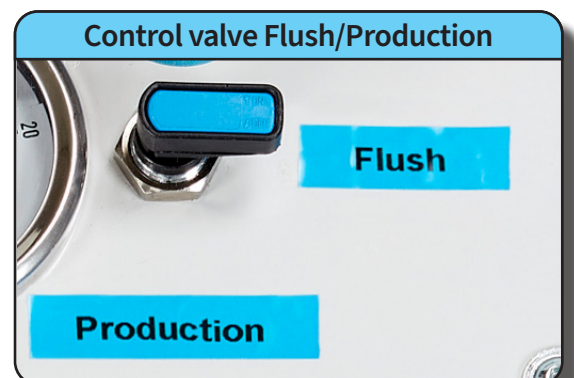

QLEEN

PURE WATER CLEANING SYSTEMS

Quick Guide QLEEN Osmosis System

1. Assembly

- 1.1 Push the hose reel in from right to left and lock it in place
- 1.2 Connect the blue hose on the side of the hose reel to the rear panel
- 1.3 Connect the **water input** to the house water connection via a Gardena hose

- 1.4 Connect the concentrate hose to the **concentrate output**, the water is only enriched with salts and can be discharged without hesitation
- 1.5 Plug in the mains plug, the **control switch** lights up blue and the machine is ready for operation
- 1.6 Open the water supply from the house water connection
- 1.7 Set the **control valve Flush/Production** to Flush
- 1.8 Set the **control switch** to forward  and rinse the filters for 2 min
- 1.9 Set the **control switch** to radio  and switch off the machine

2. Cleaning

- 2.1 Set the control valve Flush/Production to Production.
- 2.2 Unroll the hose, attach it to the QLEEN poles and connect it to the washing brush or ROTAQLEEN
- 2.3 Connect the ROTAQLEEN drum to the ROTAQLEEN socket on the machine
- 2.4 Press the **power button**  on the **remote control** to turn on the machine, the pump will be activated and the ROTAQLEEN will start in forward mode
- 2.5 To change the direction of the ROTAQLEEN, press the **direction button**  on the **remote control**