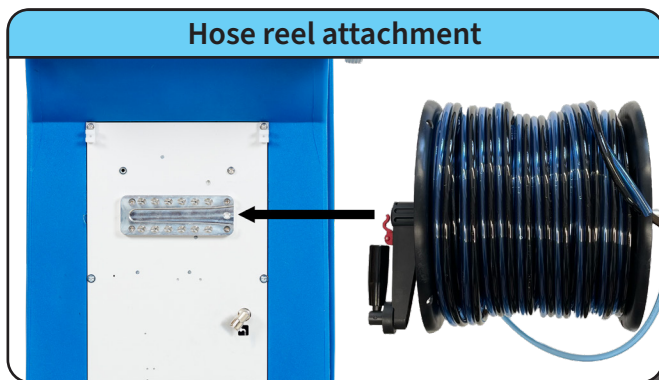

QLEEN

PURE WATER CLEANING SYSTEMS

Quick Guide QLEEN Osmosis System

1. Assembly

- 1.1 Push the hose reel in from right to left and lock it in place
- 1.2 Connect the blue hose on the side of the hose reel to the rear panel
- 1.3 Connect the **water input** to the house water connection via a Gardena hose

- 1.4 Connect the concentrate hose to the **concentrate output**, the water is only enriched with salts and can be discharged without hesitation
- 1.5 Plug in the mains plug, the **control switch** lights up blue and the machine is ready for operation
- 1.6 Open the water supply from the house water connection
- 1.7 Set the **control valve Flush/Production** to Flush
- 1.8 Set the **control switch** to forward  and rinse the filters for 2 min
- 1.9 Set the **control switch** to radio  and switch off the machine

2. Cleaning

- 2.1 Set the control valve Flush/Production to Production.
- 2.2 Unroll the hose, attach it to the QLEEN poles and connect it to the washing brush or ROTAQLEEN
- 2.3 Connect the ROTAQLEEN drum to the ROTAQLEEN socket on the machine
- 2.4 Press the **power button**  on the **remote control** to turn on the machine, the pump will be activated and the ROTAQLEEN will start in forward mode
- 2.5 To change the direction of the ROTAQLEEN, press the **direction button**  on the **remote control**