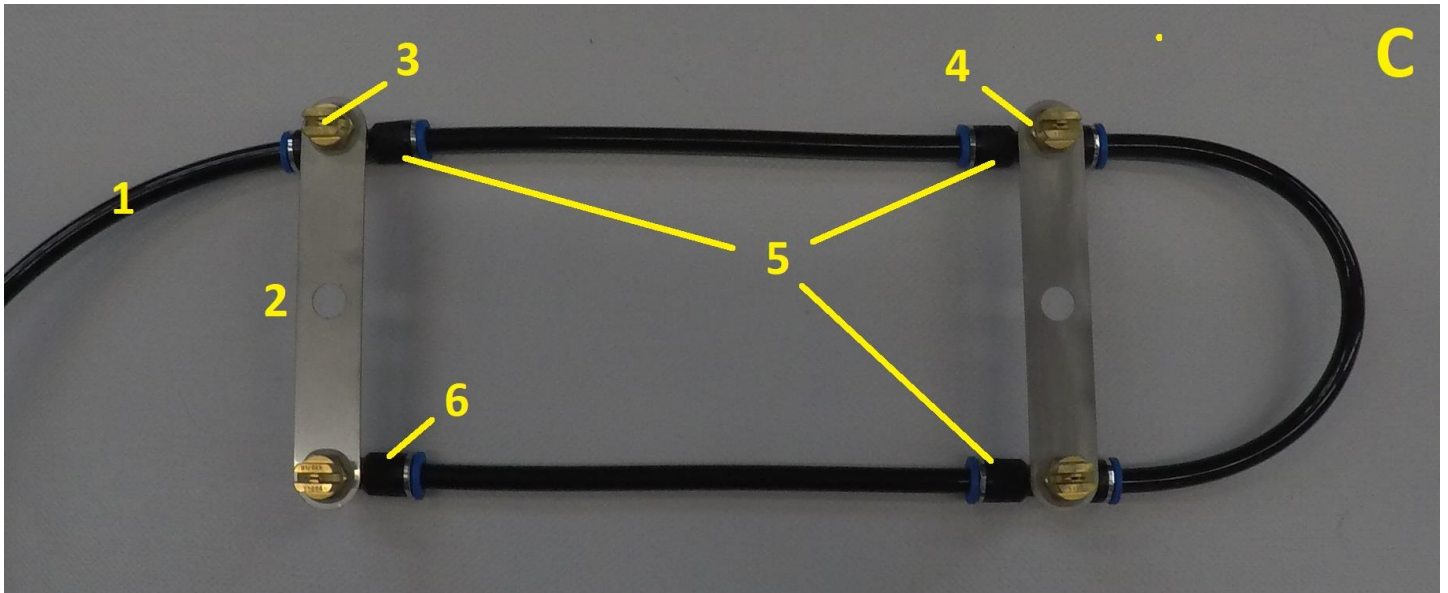

QLEEN

PURE WATER CLEANING SYSTEMS

Spare parts list

Lamella cleaning device 71500

Handle with shut-off valve and Vario alu joint (B = ref. 71526)

Part no.	Reference	Description	Quantity per unit
1	GN 675.1-50-M8-DTR	Ball handle with QLEEN Inlay	1
2	4711	Washer Ø 8,4 mm	1
3	4711	Lockwasher M8	1
4	0116-1	Alu joint part 2	1
5	VD-192	Compression spring for alu joint	1
6	4711	Raised countersunk screw M8x50	1
7	0115-1	Alu joint part 1	1
8	6510814	Plug-in fitting 1/4" to Ø 10 mm	1
9	KH 14 MKC	Mini ball valve with T-handle 1/4" Ø 10 mm	1
10	RIB 01 10 13C	Straight plug connection 1/4" to Ø 10 mm	1
11	10100-120200502000	PU hose Ø 10 mm black	0,05 m
12	IQSG 108	Reducer from Ø 10 mm to Ø 8 mm	1
13	10787	Snap Button D-122	1
14	608120201305-600	Alu tube 20 x 1,4 mm	0,18 m
15	100220030102	Handle grey for tube 20 mm	1
16	91500	Clamp	2

Nozzle holder (C = ref. 71525)

Part no.	Reference	Description	Quantity per unit
1	10100-090200502000	PUR hose Ø 8 mm black	1 m
2	schelle1	Düsenträger v2a	2
3	72541	Fan nozzle 0.4 mm with 1/8" external thread	4
4	dz25818	PA-seal 1/8" x 1.5 mm	4
5	IQSTFF 188	T-connector Ø 8 mm to 1/8" internal thread	3
6	IQSLF 188	L-push-in fitting Ø 8 mm to 1/8" internal thread	1

Accessories (A)

Part no.	Reference	Description	Quantity per unit
1	71515	Adaper claw coupling to Ø 10 mm	1
2	71516	Adapter GARDENA coupling to Ø10 mm	1
3	IQSGT 80H6	Push-on nipple Ø 8 mm to flexible hose	1
4	4711	Butterfly nut M5	2
5	1336	Brass spring	1