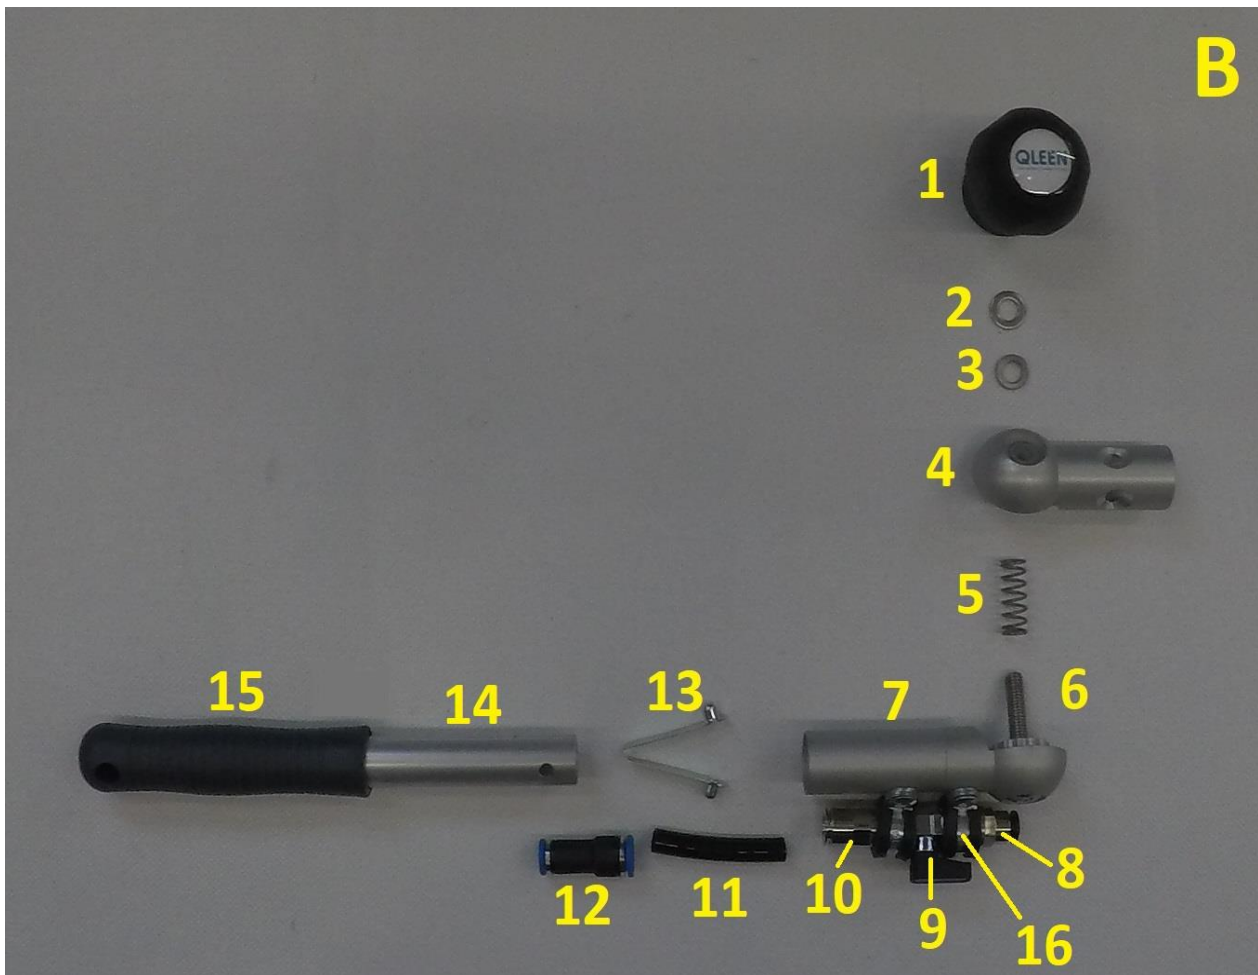

QLEEN

PURE WATER CLEANING SYSTEMS

Spare parts list

Lamella cleaning device 71500

Handle with shut-off valve and Vario alu joint (B = ref. 71526)

Part no.	Reference	Description	Quantity per unit
1	GN 675.1-50-M8-DTR	Ball handle with QLEEN Inlay	1
2	4711	Washer Ø 8,4 mm	1
3	4711	Lockwasher M8	1
4	0116-1	Alu joint part 2	1
5	VD-192	Compression spring for alu joint	1
6	4711	Raised countersunk screw M8x50	1
7	0115-1	Alu joint part 1	1
8	6510814	Plug-in fitting 1/4" to Ø 10 mm	1
9	KH 14 MKC	Mini ball valve with T-handle 1/4" Ø 10 mm	1
10	RIB 01 10 13C	Straight plug connection 1/4" to Ø 10 mm	1
11	10100-120200502000	PU hose Ø 10 mm black	0,05 m
12	IQSG 108	Reducer from Ø 10 mm to Ø 8 mm	1
13	10787	Snap Button D-122	1
14	608120201305-600	Alu tube 20 x 1,4 mm	0,18 m
15	100220030102	Handle grey for tube 20 mm	1
16	91500	Clamp	2

Nozzle holder (C = ref. 71525)

Part no.	Reference	Description	Quantity per unit
1	10100-090200502000	PUR hose Ø 8 mm black	1 m
2	schelle1	Düsenträger v2a	2
3	72541	Fan nozzle 0.4 mm with 1/8" external thread	4
4	dz25818	PA-seal 1/8" x 1.5 mm	4
5	IQSTFF 188	T-connector Ø 8 mm to 1/8" internal thread	3
6	IQSLF 188	L-push-in fitting Ø 8 mm to 1/8" internal thread	1

Accessories (A)

Part no.	Reference	Description	Quantity per unit
1	71515	Adaper claw coupling to Ø 10 mm	1
2	71516	Adapter GARDENA coupling to Ø10 mm	1
3	IQSGT 80H6	Push-on nipple Ø 8 mm to flexible hose	1
4	4711	Butterfly nut M5	2
5	1336	Brass spring	1