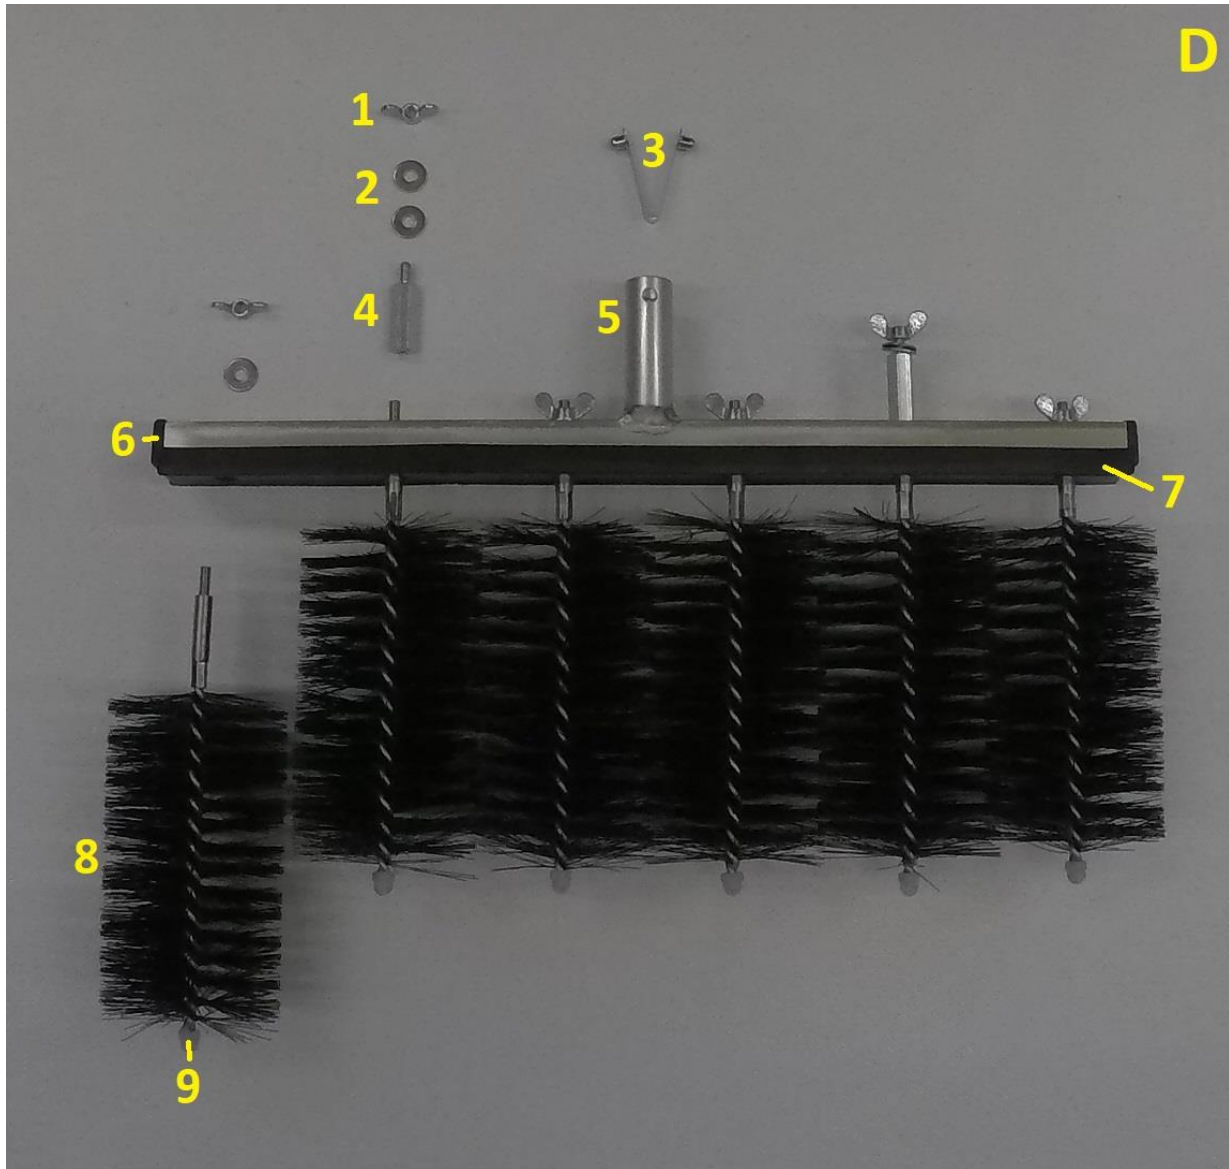

Brush holder
(D= ref. 71503, 71505, 71507, 71509)

Part no.	Reference	Description	Quantity Per holder 50 / 60 / 70 / 80
1	4711	Butterfly nut M5	8 / 6 / 6 / 5
2	4711	Washer Ø 5.3 mm	10 / 8 / 8 / 7
3	10787	Snap Button D-122	1
4	4711	Distance bolt M5x30	2
5	bürstenhalter5	T-bar with various drill holes for different brush holders	1
6	7420 S	Plug 20x20 mm	2
7	91501	Edge protection black	0.41 m
8	71510	Replacement brush for lamella brush holder Ø 55 mm	8
	71508	Replacement brush for lamella brush holder Ø 65 mm	6
	71506	Replacement brush for lamella brush holder Ø 75 mm	6
	71504	Replacement brush for lamella brush holder Ø 85 mm	5
9	4711	Cap nut, plastic M5	8 / 6 / 6 / 5